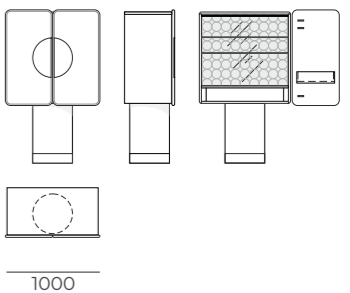

BAR CABINET

Mobile Bar a due ante con gamba cilindro. Cassetto interno, specchio, ripiani in vetro, tasche laterali. Illuminazione a LED opzionale.

Bar Cabinet with two doors and leg-cylinder. Internal drawer, mirror, glass shelves, side pockets. LED lighting and accessories optionally.

Armoire de bar à deux portes avec pied cylindrique. Tiroir interne, miroir, étagères en verre, poches latérales. Éclairage LED en option.

GRANDE!

MOBILE BAR / BAR CABINET / MEUBLE-BAR

COD.GRDBAR

FINITURE | FINISHES

DC | DICHROIC MIRROR

FINITURA PIEDI
FEET FINISH
FINITION des PIEDS

NC | NOCE CANALETTO

BB | BRUSHED BRASS

DESCRIZIONE
DESCRIPTION
LA DESCRIPTION

Mobile Bar a due ante con gamba cilindro.
Cassetto interno, specchio, ripiani in vetro, tasche laterali. Illuminazione a LED opzionale.
Finitura laccato opaco con inserti anta in specchio dichroico o ceramica.

Bar Cabinet with two doors and leg-cylinder.
Internal drawer, mirror, glass shelves, side pockets. LED lighting and accessories optionally.
Matt Lacquer finish with door inserts in dichroic mirror or ceramic.